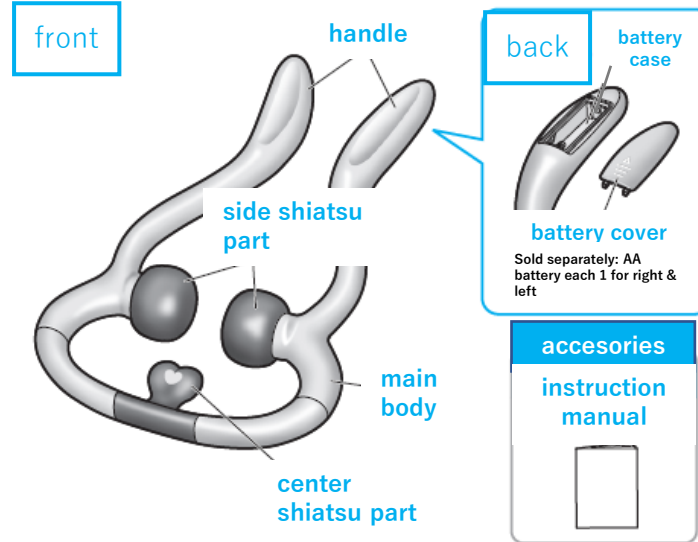

Name of the parts

Preparation before use

How to put batteries

STEP 1 Remove battery cover.

STEP 2 Insert batteries according to + / - of battery case.

STEP 3 Attach battery cover.

How to use

Prohibited

- *Do not soak, use in bathroom or wash with water.
- *Do not use on parts other than the neck.
- < It may cause an accident or injury.>
- *Do not open the left & right handles with too much force.
- < It may cause an accident or failure.>

Compatible with waterproof function, IPX5.

*IPX5: There is no effect on water jets from all directions.

As figure, hold the handle with both hands, face up.