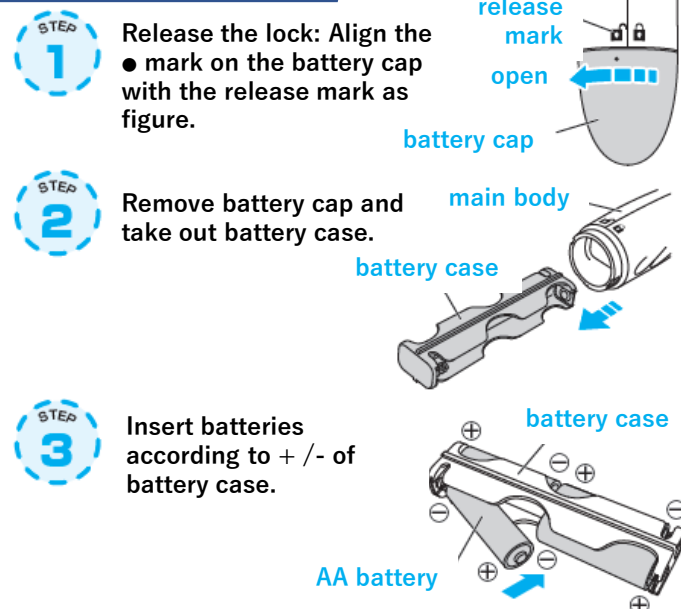

HANDY
MASSAGER

Rilamingo

Instruction Manual

For
storage

Medical device: home electric massager

Lourdes Handy Massager "Flamingo"
AX-KXL3200

*Please understand some designs and specifications may have changed.

How to put batteries

STEP 4 Put battery case to main body.

STEP 5 Lock: Align the ● mark on the battery cap with the lock mark as figure.

How to use

STEP 1 Put vibration part to body. Start massaging.

example

[shoulder]

[lower back]

[palm]

STEP 2 Release vibration part from body. Stop massaging.

Compatible with waterproof function, IPX5.

*IPX5: There is no effect on water jets from all directions.

Prohibited

*Do not soak, use in bathroom or wash with water.
*Do not use to thin part of the skin like head, knees or elbows, weak part of skin, face, throat and belly.
< It may cause an accident or injury.>