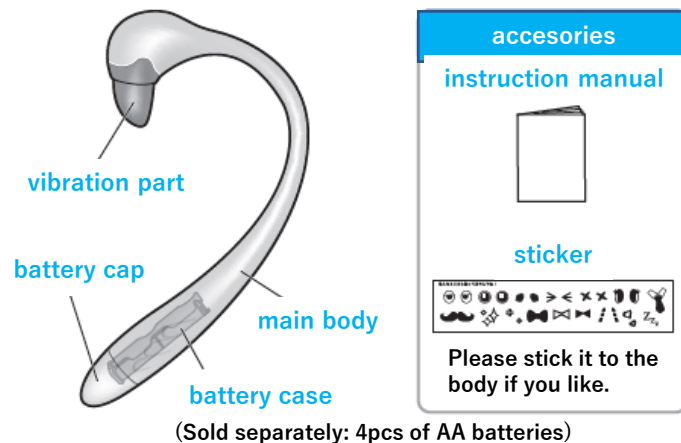

Name of the parts

Preparation before use

How to put batteries