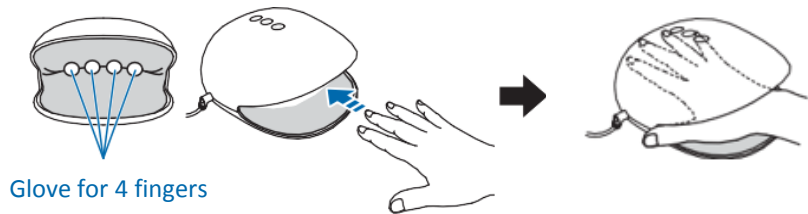

Name of Parts

Before Use

Do not use if there is damage on cover.

How to Use

1 Connect AC adapter plug and jack.

2 Insert power plug into outlets.

3 Make sure the battery is fully charged.

*It takes approx. 4 hours till full charged.

How to Use

4 Insert hand except thumb.

Left hand

Right hand

How to massage thumbs

5 Press Power switch for a few seconds to start massage.

How to Use

Press Strength switch to adjust strength of massage