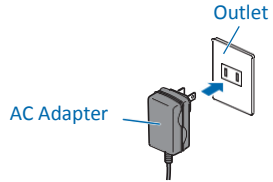

Name of Parts

Before Use

Do not use if there is damage on cover.

How to Use

1 Connect AC adapter plug and jack.

2 Insert power plug into outlets.

3 Make sure the battery is fully charged.

*It takes approx. 4 hours till full charged.