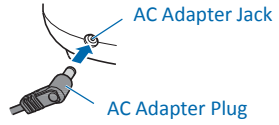

Name of Parts

Before Use

Do not use if there is damage on cover.

How to Use

1 Connect AC adapter plug and jack.

2 Insert power plug into outlets.

3 Make sure the battery is fully charged.

*It takes approx. 4 hours till full charged.