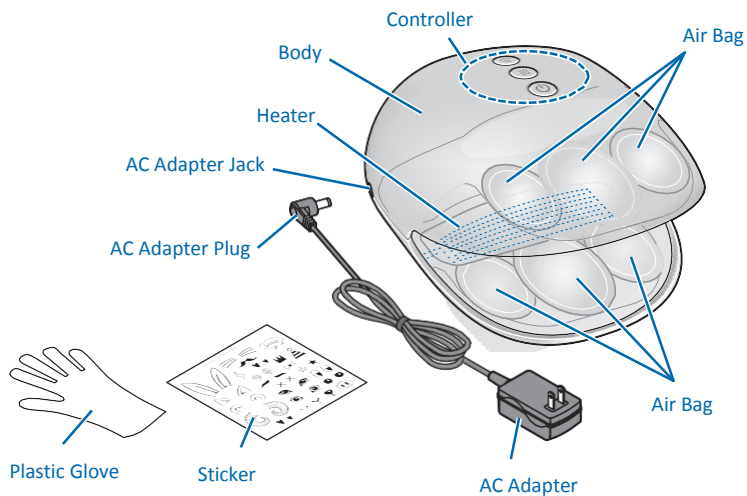

Name of Parts

Before Use

Do not use if there is damage on cover.

How to Use

1 Connect AC adapter plug and jack.

2 Insert power plug into outlets.

3 Make sure the battery is fully charged.

*It takes approx. 4 hours till full charged.

How to Use

4 Insert hand except thumb.

Left hand

Right hand

How to massage thumbs

5 Press Power switch for a few seconds to start massage.

How to Use

Press Strength switch to adjust strength of massage

Press heater switch to turn on heater

Controller