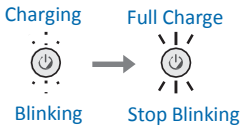

Name of Parts

Before Use

Do not use if there is damage on cover.

How to Use

1 Connect AC adapter plug and jack.

2 Insert power plug into outlets.

3 Make sure the battery is fully charged.

*It takes approx. 4 hours till full charged.

How to Use

4 Insert hand except thumb.

Left hand

Right hand

How to massage thumbs

5 Press Power switch for a few seconds to start massage.

How to Use

Press Strength switch to adjust strength of massage